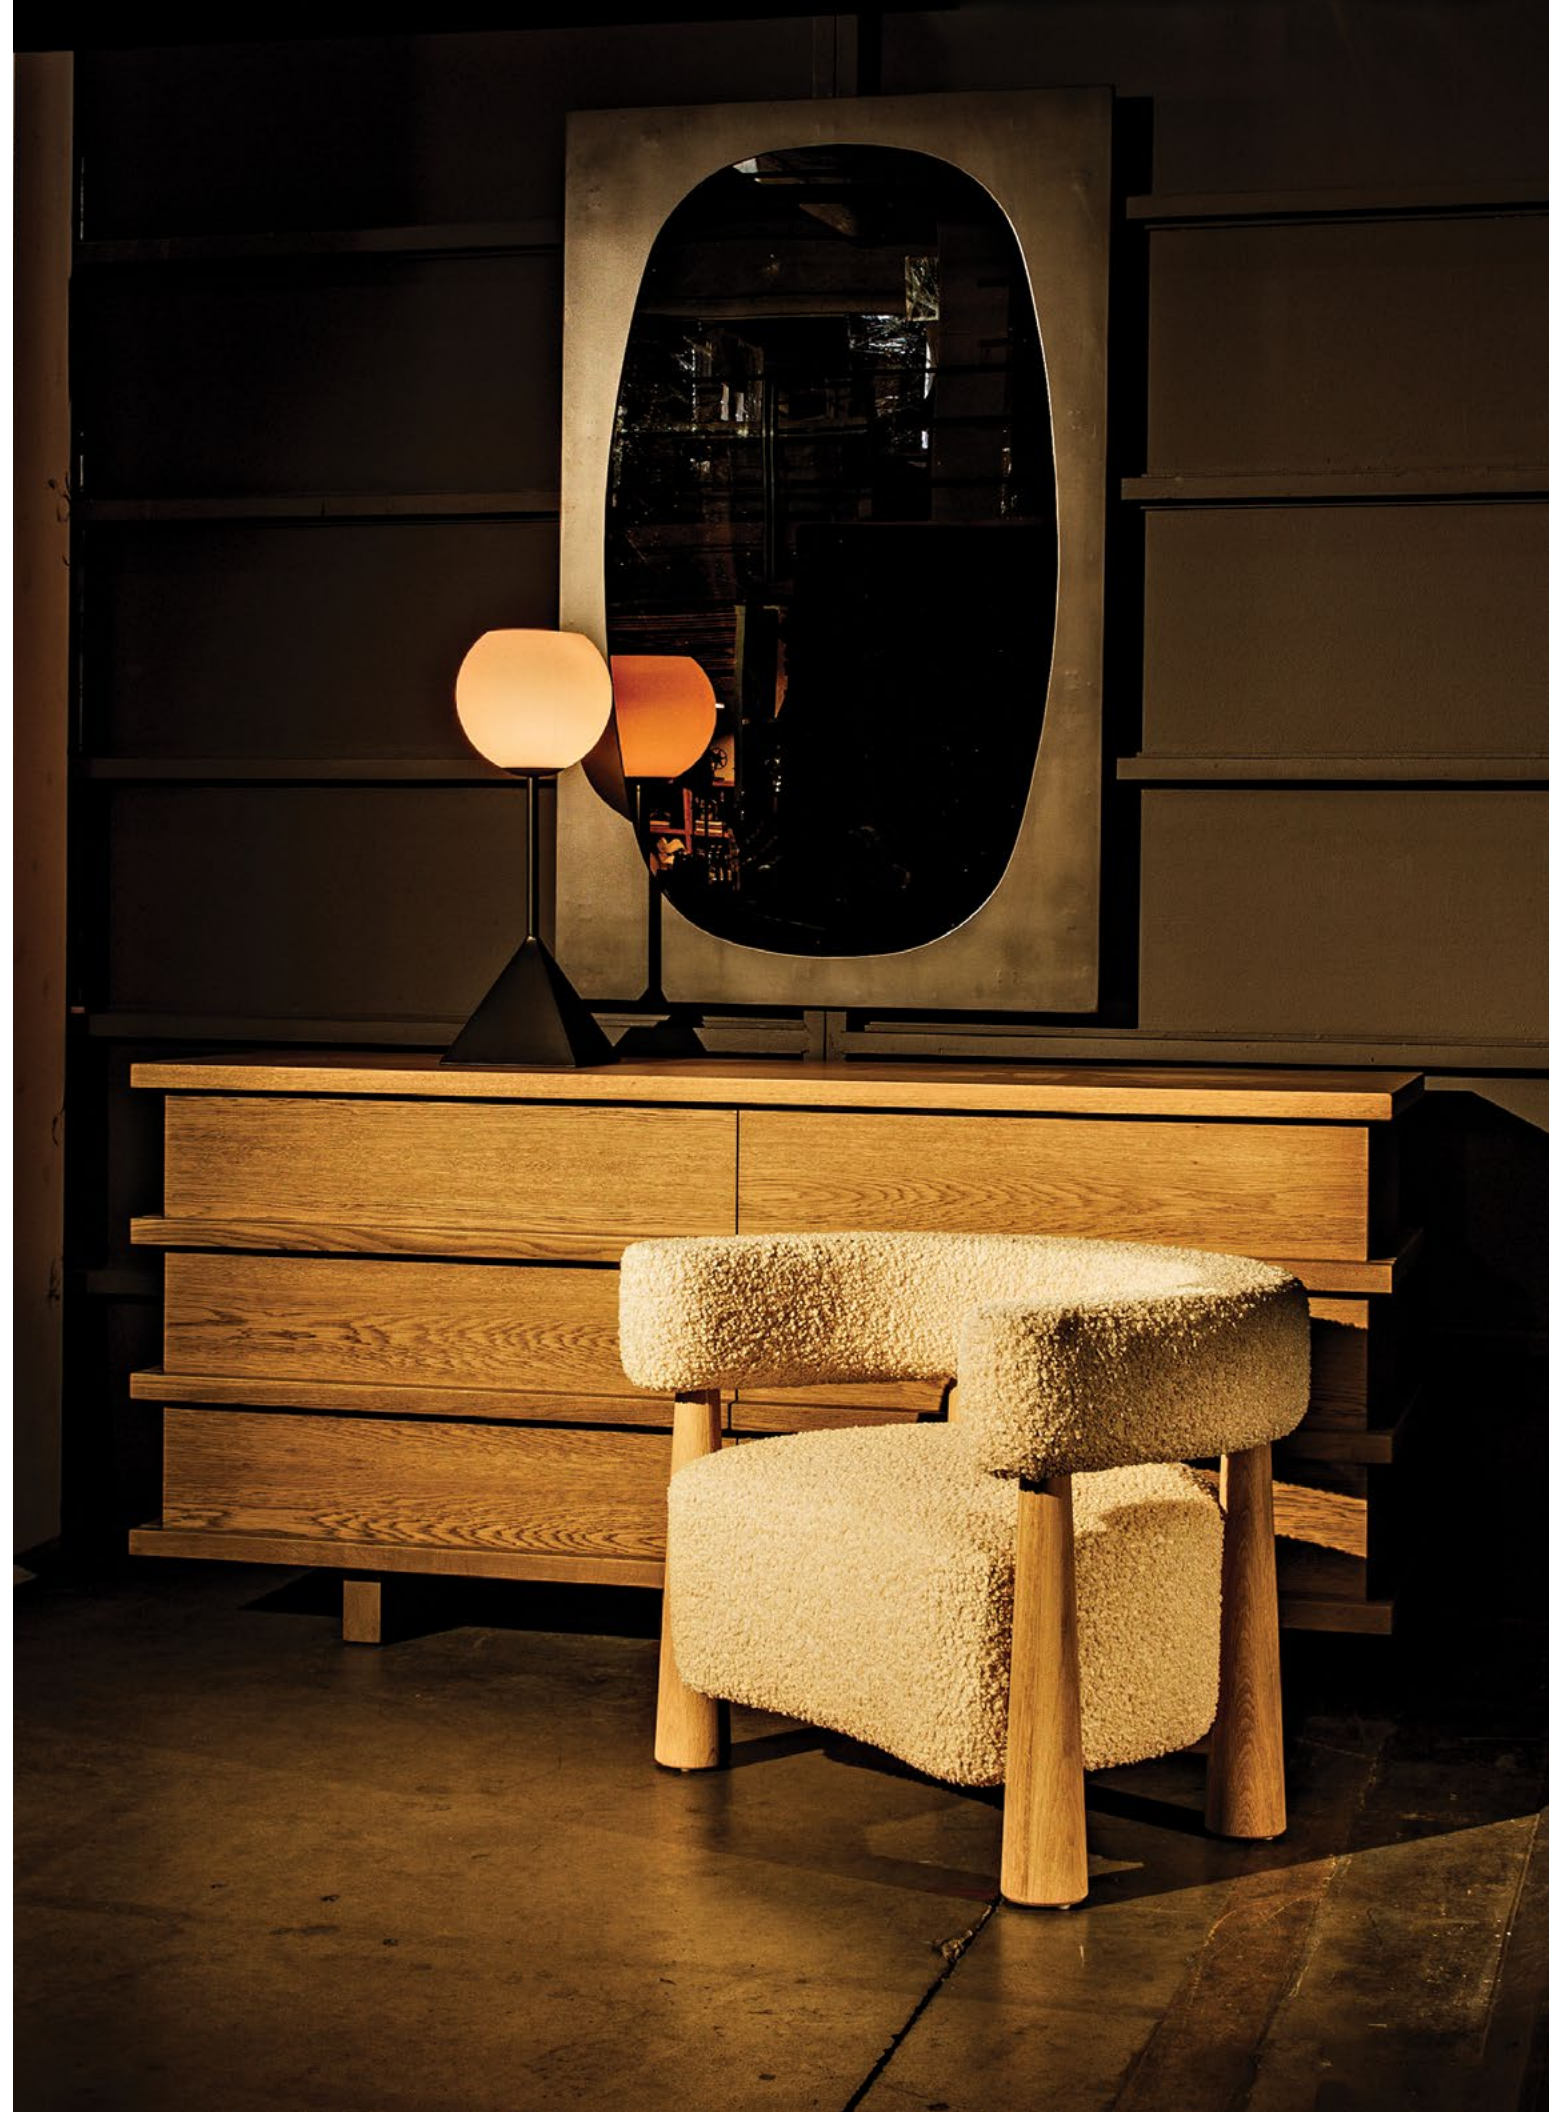

CFC
SPRING 2024

COVER & BACK COVER:
PANDORA SIDE TABLE
29W X 18D X 29H

BELOW:
JACQUES ARMOIRE
48W X 20D X 75H

JULES CABINET
75W X 22D X 30H

BELOW:
DAHLIA DINING TABLE
60W X 60D X 30H
72W X 72D X 30H

RIGHT:
OZARK MIRROR
42W X 1.5D X 77H

COREY NIGHTSTAND
28W X 18D X 26H

NOIR WILTON TABLE LAMP
13W X 13D X 28.5H

LEFT:
MARIN MIRROR: 25W X 7D X 45H
HAZEL SIDEBOARD: 80.25W X 20D X 33H
NOIR BERLIN TABLE LAMP: 10W X 10D X 27H

ABOVE:
LOLA CHAIR: 30W X 43D X 35.5H

ABOVE:
BRYN CHAIR: 36W X 35D X 36H

RIGHT:
CLEO CHAIR: 34.5W X 27D X 27.5H
BRISTOL MIRROR: 36W X 1D X 58H
BERGAMONT DRESSER: 76W X 21D X 35H
NOIR BERLIN TABLE LAMP: 10W X 10D X 27H

DAHLIA DINING TABLE
72W X 72D X 30H

LEFT & ABOVE:
CERISE CHAIR: 31W X 39D X 32H

ARGIE ROUND MIRROR
32W X 2.5D X 32H

LULU CONSOLE, SMALL
60W X 18D X 30H

LULU CONSOLE
72W X 18D X 30H

LULU DESK
60W X 30D X 30H

LULU SIDE TABLE
30W X 18D X 28H

CUSTOMFURNITURELA.COM