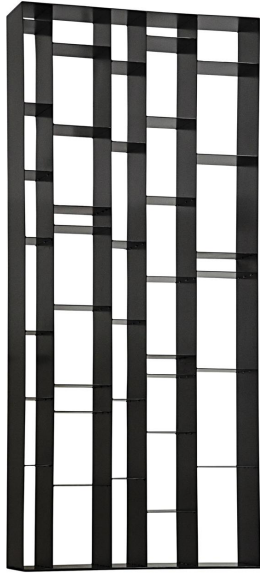

cFc

## **Carl Bookcase**

SKU: CM207

Dimensions: 37W x 11D x 84H

Weight (lbs.): 300

Material: Construction Grade Steel

Finish Shown: Only As Shown

[info@customfurniturela.com](mailto:info@customfurniturela.com)