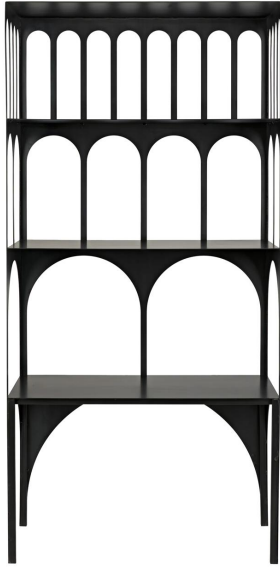

cFc

Arcos Bookcase

SKU: CM270

Dimensions: 39W x 20D x 81H

Weight (lbs.): 170

Material: Construction Grade Steel

Finish Shown: Only As Shown

info@customfurniturela.com