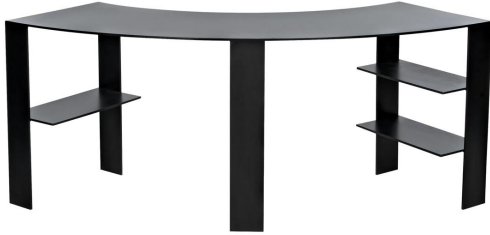

cFc

Curba Desk

SKU: CM285

ARCHIVED ITEM: A quote can be requested.

Dimensions: 76W x 32D x 30H

Weight (lbs.): 312

Material: Construction Grade Steel

Finish Shown: Only As Shown