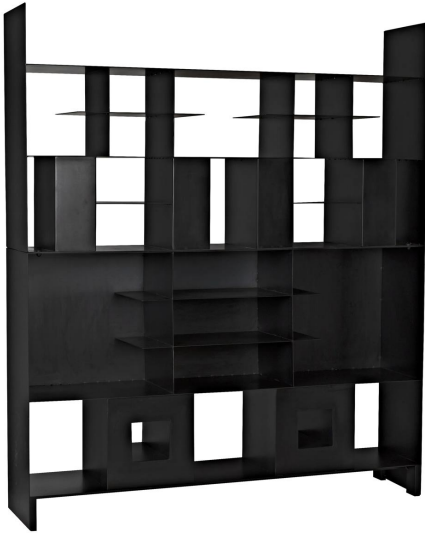

cFc

Santiago Bookcase

SKU: CM303

ARCHIVED ITEM: A quote can be requested.

Dimensions: 66W x 15D x 78H

Weight (lbs.): 565

Material: Construction Grade Steel

Finish Shown: Only As Shown