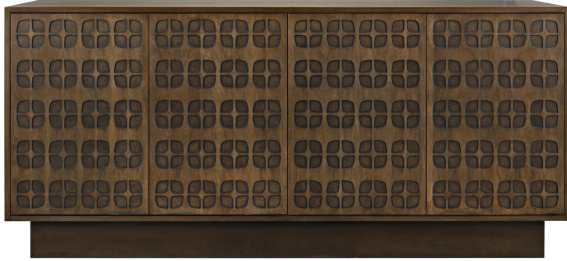

cFc

WALNUT FINISH OPTIONS

Abigail Sideboard

SKU: FF197

ARCHIVED ITEM: A quote can be requested.

CHOOSE A FINISH WHEN ORDERING

Dimensions: 72W x 22D x 32H

Weight (lbs.): 195

Material: Walnut

Finish Shown: Light Shellac

4 doors, 2 sections, 1 adjustable shelf each

info@customfurniturela.com