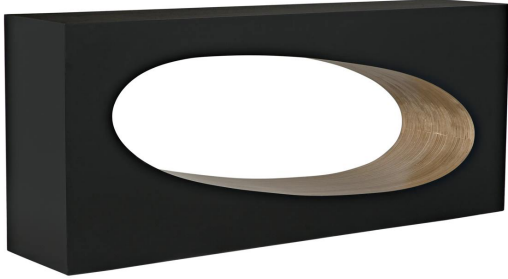

cFc

Aurora Console

SKU: GB013

ARCHIVED ITEM: A quote can be requested.

Dimensions: 72W x 16D x 30H

Material: Baltic Birch Plywood

Finish Shown: #1 (Black), clear on inside

Some imperfections are to be expected