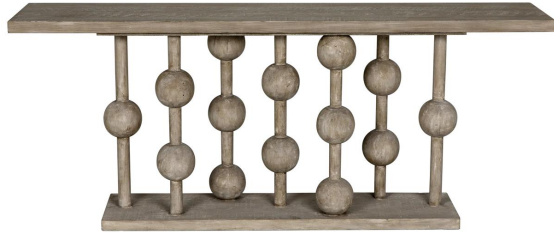

cFc

QUICK SHIP

OLD WOOD (OW) FINISH OPTIONS

Stellar Console

SKU: OW213

Please note that reclaimed lumber comes with nail-holes, gouges, and other natural distress. Hairline cracks can develop over time.

CHOOSE A FINISH WHEN ORDERING

Dimensions: 82W x 18D x 33H

Weight (lbs.): 120

Material: Reclaimed Douglas Fir

Finish Shown: Grey Wash Wax

2 doors, 2 adjustable shelves

Reclaimed Douglas Fir base will develop cracks over time

info@customfurniturela.com