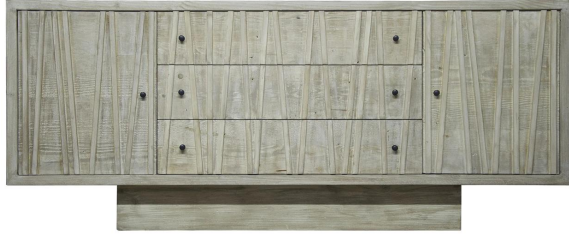

cFc

OLD WOOD (OW) FINISH OPTIONS

Rununculus Sideboard

SKU: OW250

Please note that reclaimed lumber comes with nail-holes, gouges, and other natural distress. Hairline cracks can develop over time.

CHOOSE A FINISH WHEN ORDERING

Dimensions: 76W x 22D x 32H

Weight (lbs.): 254

Material: Reclaimed Douglas Fir

Finish Shown: Grey Wash Wax

3 drawers, 2 doors, one adj. shelf each

info@customfurniturela.com