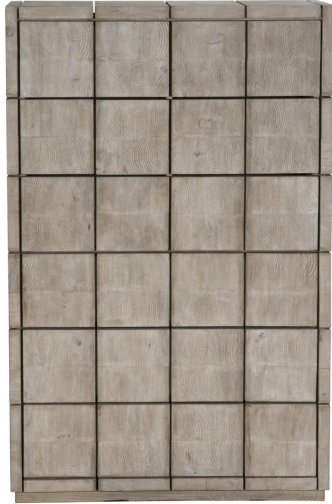

cFc

OLD WOOD (OW) FINISH OPTIONS

Matrix Tall Boy

SKU: OW406

ARCHIVED ITEM: A quote can be requested.

Please note that reclaimed lumber comes with nail-holes, gouges, and other natural distress. Hairline cracks can develop over time.

CHOOSE A FINISH WHEN ORDERING

Dimensions: 39W x 19D x 61H

Weight (lbs.): 368

Material: Reclaimed Douglas Fir

Finish Shown: Grey Wash Wax, Black Wax

9 drawers

info@customfurniturela.com